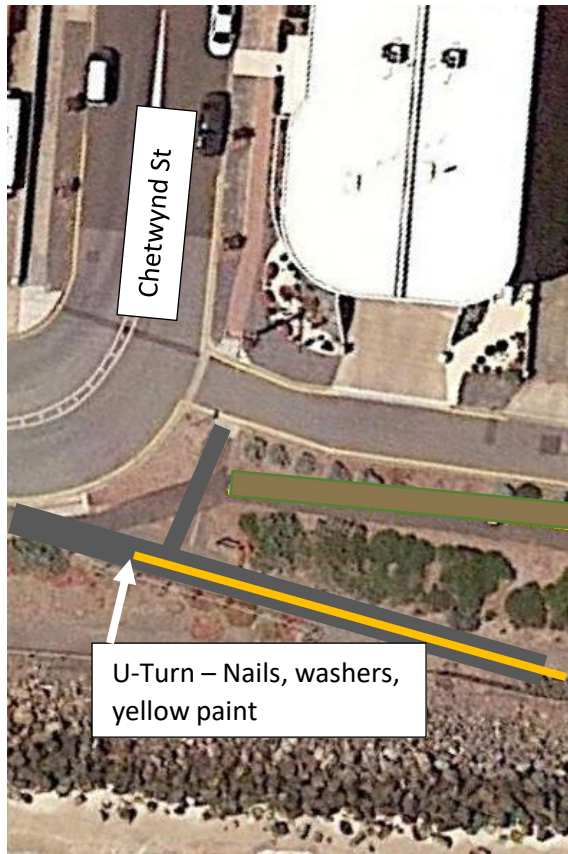

West Beach 2.5km walk revised

22 May 2020

This is an out and back course.

The course has been remeasured to account for more path reconstruction at the northern end.

Start – 12m from the junction with path from the sailing club.

Turn-round – 1m north of junction with new path from Chetwynd Street.

Turn around. 1m past junction with new footpath from Chetwynd Street

Start - . 12m from junction with path to the sailing club