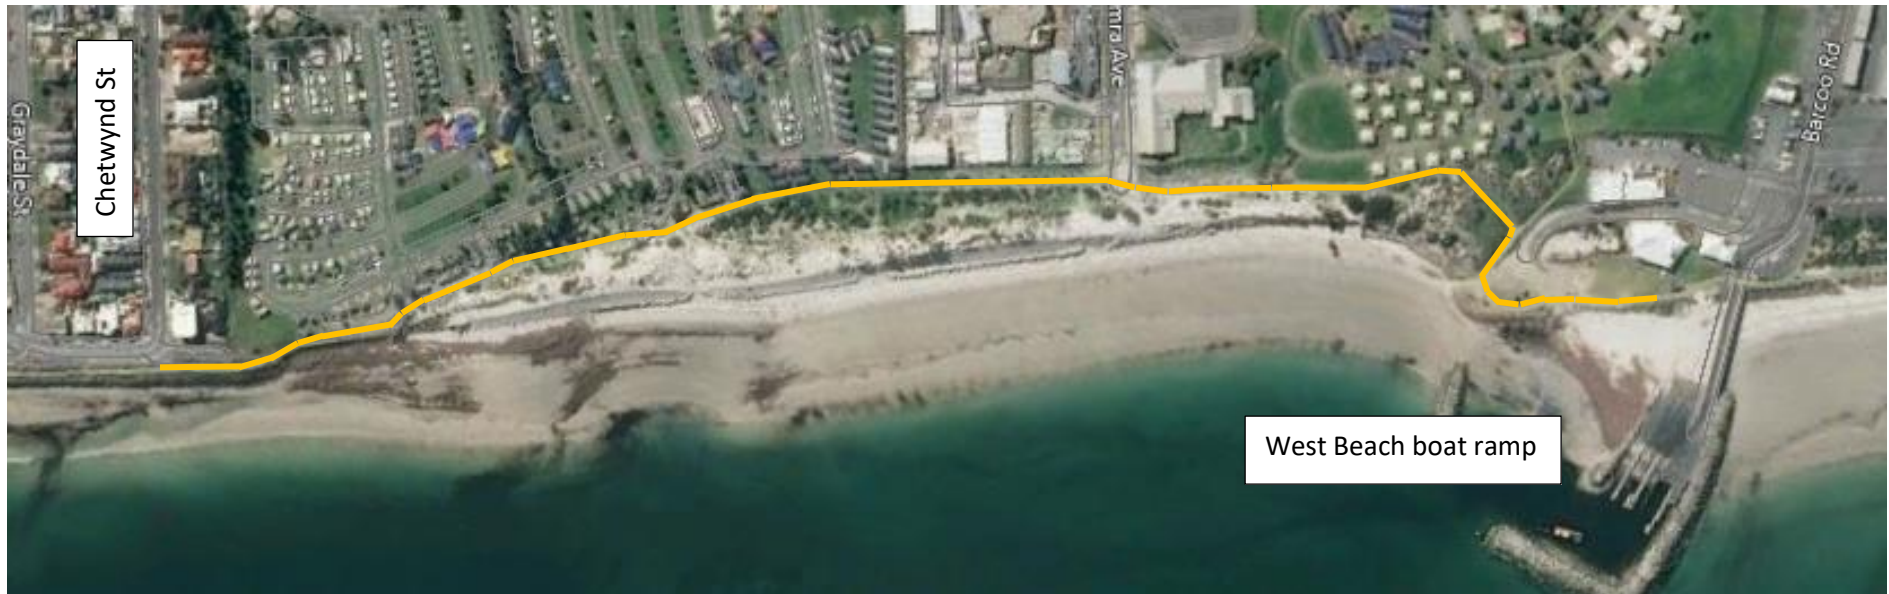

West Beach 2.5km walk revised

22 May 2020

This is an out and back course.

The course has been remeasured to account for more path reconstruction at the northern end.

Start – 12m from the junction with path from the sailing club.

Turn-round – 1m north of junction with new path from Chetwynd Street.

Turn around. 1m past junction with new footpath from Chetwynd Street

Start - . 12m from junction with path to the sailing club