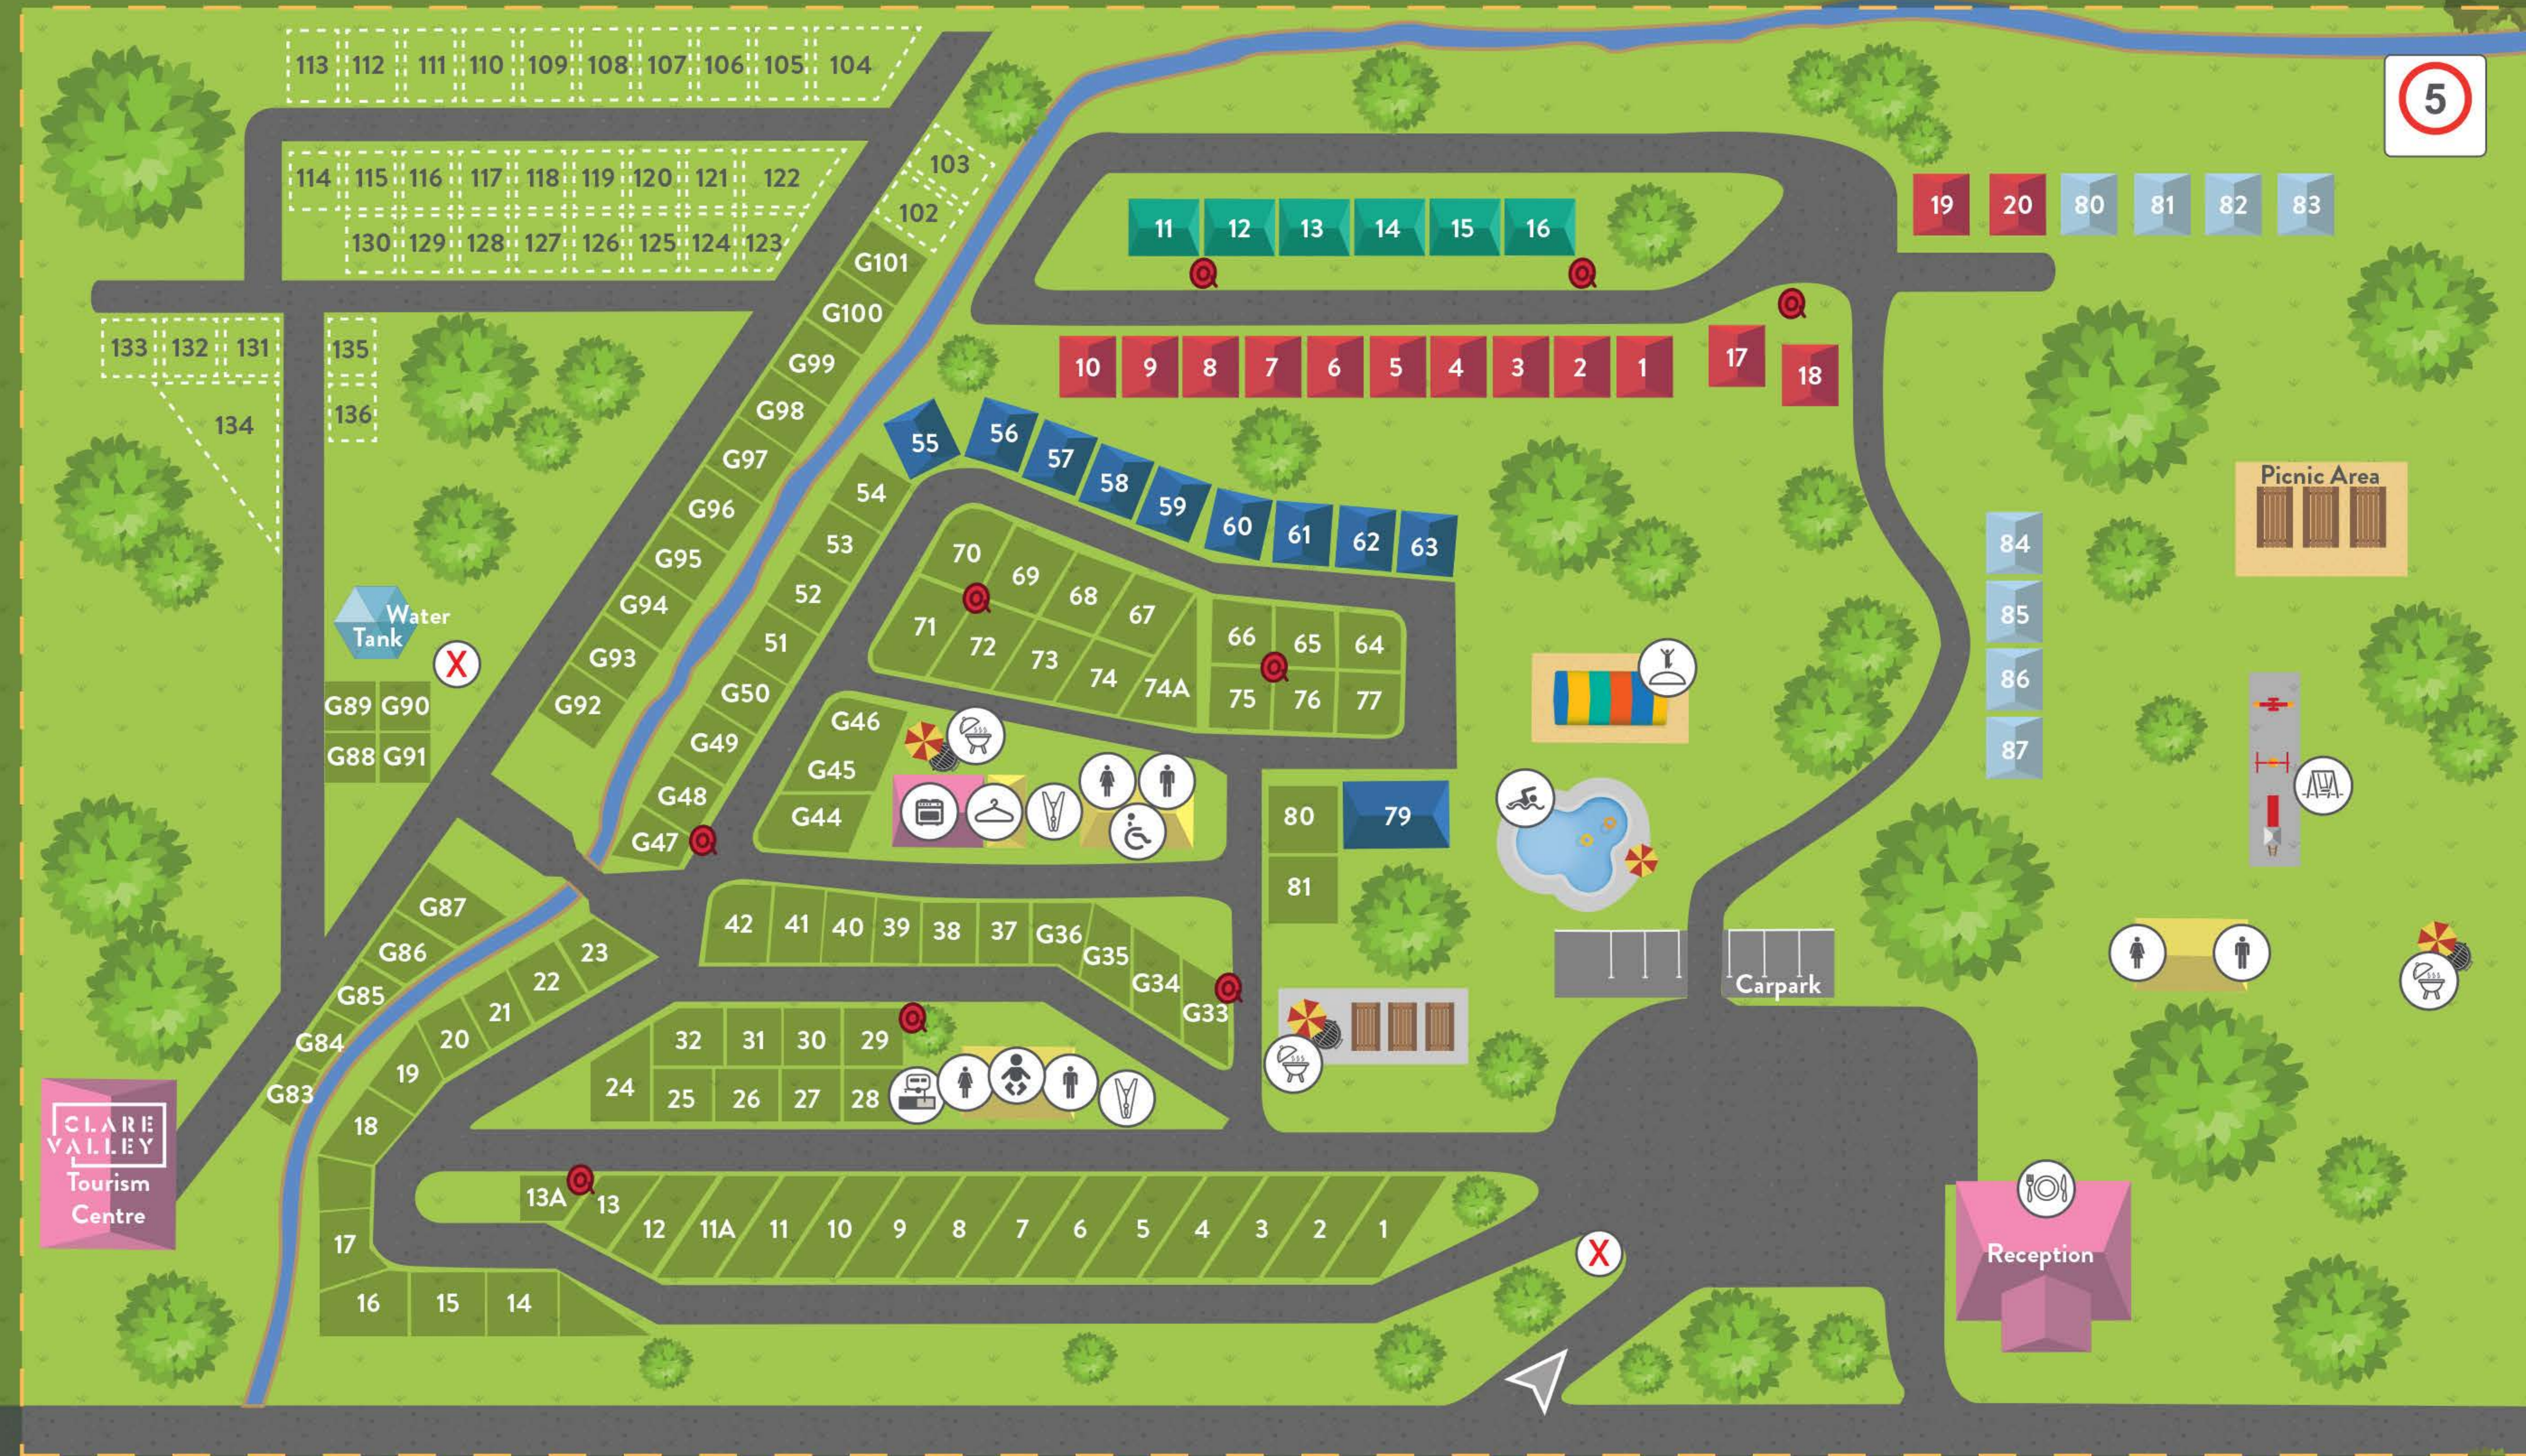

CLARE

- DELUXE
- SUPERIOR
- STANDARD
- BUDGET
- ENSUITE SITES
- POWERED SITES
- UNPOWERED SITES
- COMMON AREAS
- AMENITIES
- PERMANENT SITES
- POOL
- LAUNDRY
- WATER PARK
- DUMP POINT
- PLAYGROUND
- BABY CHANGE ROOM
- CLOTHES LINE
- CAMP KITCHEN
- KIOSK
- BOUNCING PILLOW
- BBQ
- TOILETS
- ACCESSIBLE
- EVACUATION POINT
- WATER HOSE

Thanks for staying with us.
We'd love to see your photos and hear about your time at Discovery Parks - Clare.

230m approx 3min walk

LOT 136 Main N Rd, Clare SA 5453 • 1800 422 724

facebook.com/discoveryparks
 @discoveryparks
 www.tripadvisor.com.au